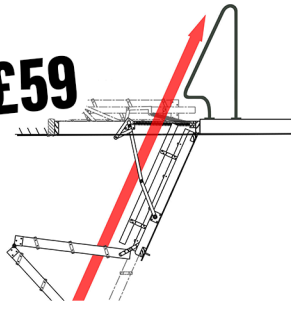

Safety accessories

Safety handrail

Attaches to the ladder and aids in climbing up the ladder.
Available in timber or metal

£41

£59