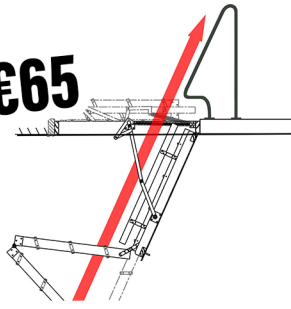

Safety accessories

Safety handrail

Attaches to the ladder and aids in climbing up the ladder.
Available in timber or metal

€45

€65